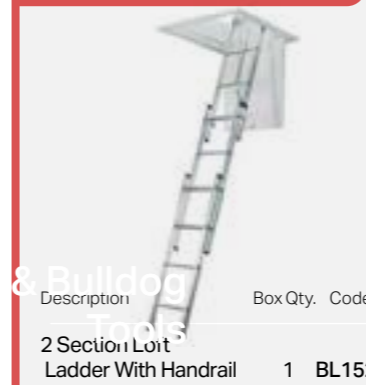

2 SECTION LOFT LADDER WITH HANDRAIL

Description	Box Qty.	Code
2 Section Loft Ladder With Handrail	1	BL152