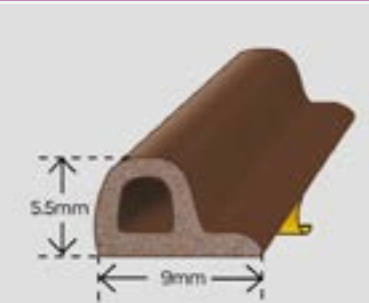

EXITEX BROWN P STRIP 3-5MM 5M

Description	Box Qty.	Code
Exitex Brown P Strip 3-5mm 5m	12	AF507